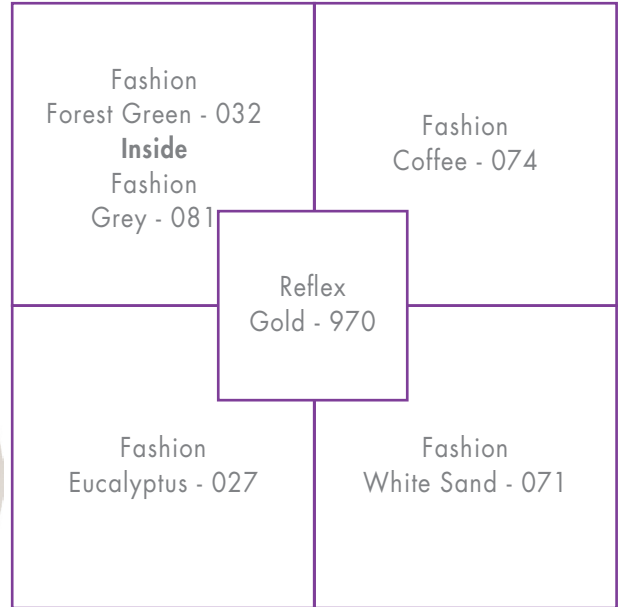

Fashion Raspberry - 014 Inside Fashion Grey - 081	Fashion Rosewood - 010
Reflex Gold - 970	
Fashion Raspberry - 014 Inside Fashion White - 005	Fashion Peach Blush - 060 Inside Fashion White - 005

Reflex Lime Green - 931 Inside Crystal Yellow - 320	Fashion Goldenrod - 021 Inside Crystal Red - 315
Neon Orange - 261 Inside Crystal Yellow - 320	Reflex Crystal Red - 915
	Fashion Yellow - 020

Fashion Black - 080 Inside Pastel Matte Yellow - 620	Fashion Black - 080 Inside Pastel Matte Lilac - 650
Fashion Black - 080 Inside Pastel Matte Pink - 609	Fashion Black - 080 Inside Pastel Matte Blue - 640
Fashion Black - 080 Inside Pastel Matte Green - 630	

Fashion Black - 080 Inside Fashion Goldenrod - 021	Fashion Forest Green - 032 Inside Fashion Grey - 081
	Reflex Gold - 970
Fashion Black - 080 Inside Fashion White Sand - 071	Fashion Black - 080 Inside Fashion Peach Blush - 060

Fashion Yellow - 020 Inside Fashion White - 005	Fashion Fuchsia - 012
Fashion Raspberry - 014 Inside Fashion White - 005	Fashion Mustard - 023
Fashion Raspberry - 014	

<p>Fashion Rosewood - 010 Inside Fashion White - 005</p>	<p>Fashion Peach Blush - 060 Inside Pastel Matte Pink - 609</p>
<p>Pastel Matte Pink - 609</p>	
<p>Fashion Orange - 061 Inside Pastel Matte Pink - 609</p>	<p>Reflex Rose Gold - 968</p>