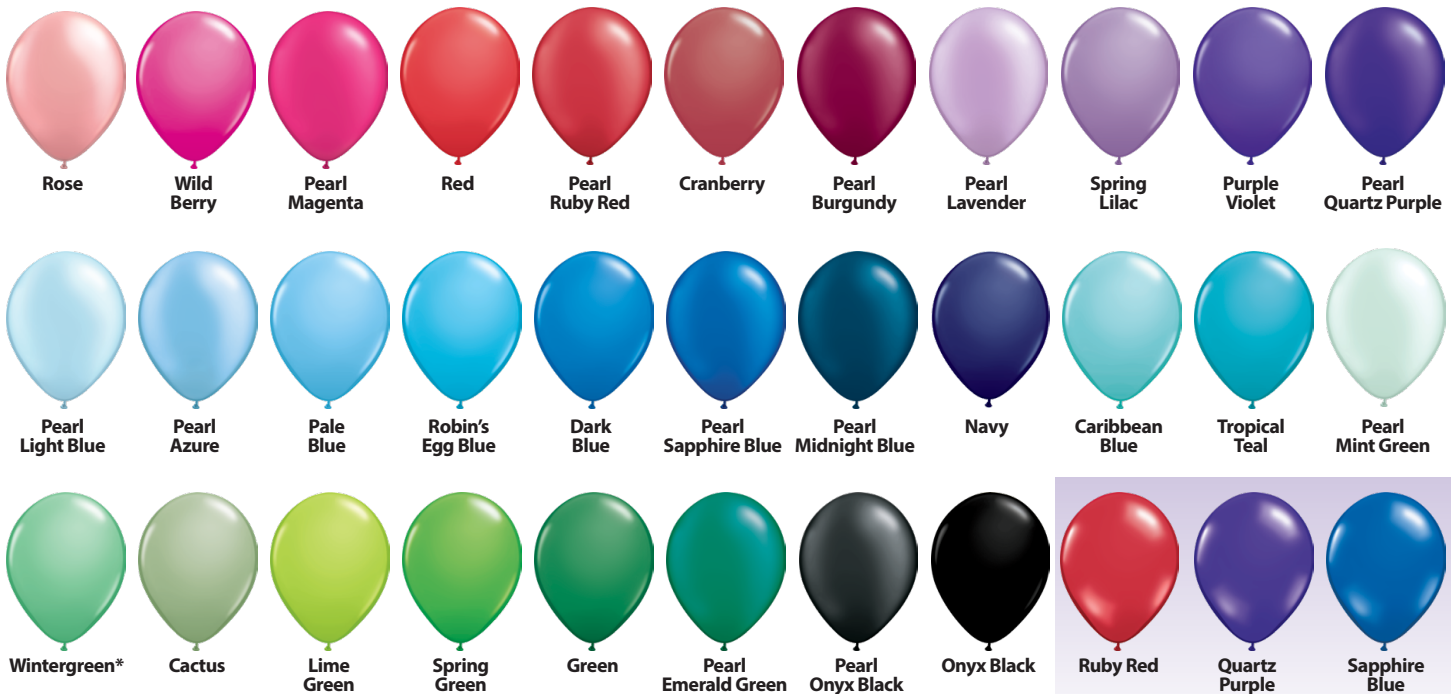

RAINBOW OF COLOURS

Paint Your Party with Qualatex!

Contact your Qualatex distributor for information on balloon sizes, colour availability, and ordering. For the name of a distributor, visit "How To Buy" on qualatexurope.com, or call Pioneer® Europe Ltd on +44 (0)1279 501090 or 0800 28 12 15 (UK only).

Create custom colours by double-stuffing two or more latex balloons! Learn more under *Inspiration > Paint Your Party* on qualatexurope.com.

*End of Line colours available while stocks last.

Special run Jewel Colours may not be available year-round

CHROME™ BALLOONS

SUPERAGATE™

Due to photography and colour printing processes, exact colours may vary. Due to their unique production, Qualatex SuperAgate balloons vary in colour and marbling.

Qualatex Direct® Pioneer® Europe Ltd